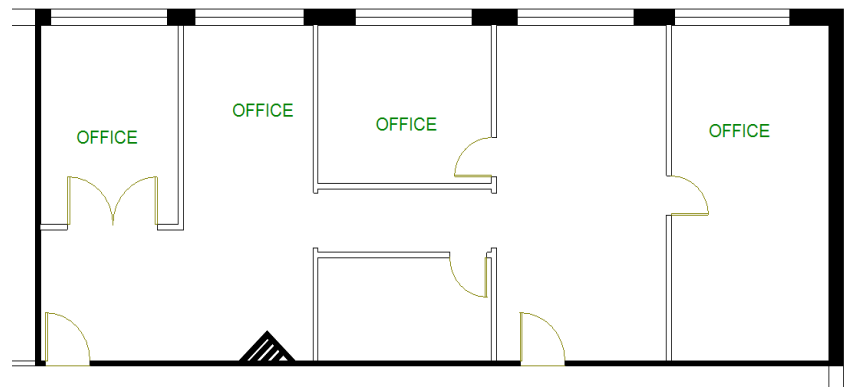

PROPERTY FEATURES

- Available Immediately
- Air-Conditioned
- Excellent Natural Lighting
- Fully Sprinklered