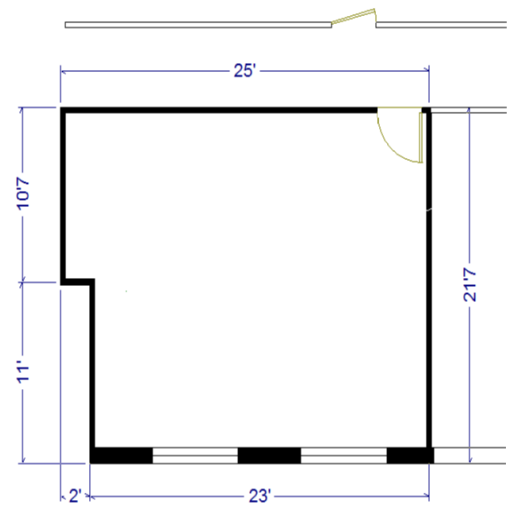

PROPERTY FEATURES

- Available Immediately
- Air-Conditioned
- Excellent Natural Lighting
- Fully Sprinklered